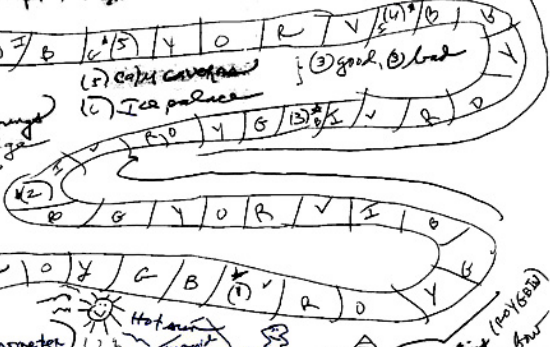

G SOPHAGOLAND

"EISA
AETIPEX
BOARD GAME
CONCEPT"

(Happy
Stomach
low pH!)

* * *
* * *

knuff-kne

O
R

special
sites

- 1) H2 Hot Springs
- 2) Reflux Gorge
- 3) Badsplah Valley
- 4) cool waters

(5) calm cavern
(6) Ice palace

(3) good, (3) bad

(HOT
Thermometer)

Hot sun
pyramid

Flames

Desert bands

Valkins (ROYGBIV)
rainbow
color